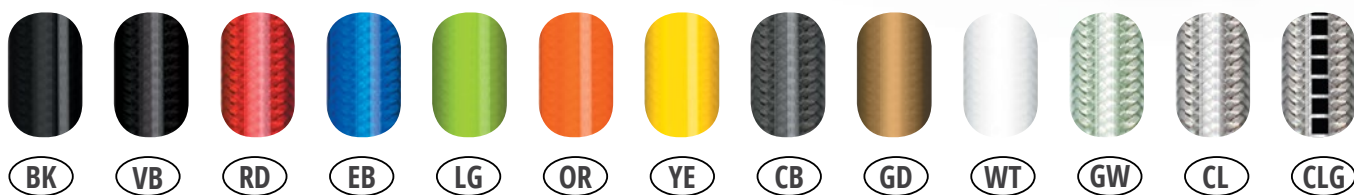

Gold GD	Glow in the Dark GW	Vintage Black VB	White WT	Black BK	Carboline CB	Clear CL
Clear with Goodridge print CLG		Red RD	Electric Blue EB	Lime Green LG	Yellow YE	Orange OR